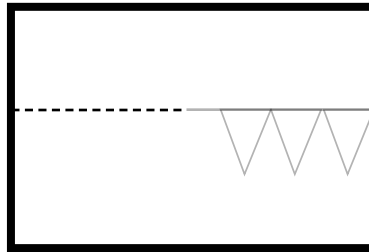

BACK STROKE FLAGS

Pool width

ft

* Measure from wall to wall

Extra webbing on each side

ft

* By default, each line has 5pi of webbing on each side

Number of lines