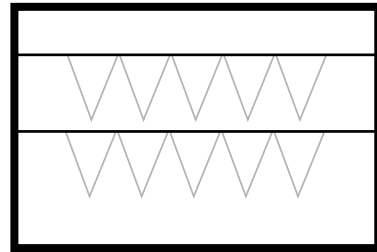

BACK STROKE FLAGS

Pool width

ft

* Measure from wall to wall

Extra webbing on each side

ft

* By default, each line has 5pi of webbing on each side

Number of lines