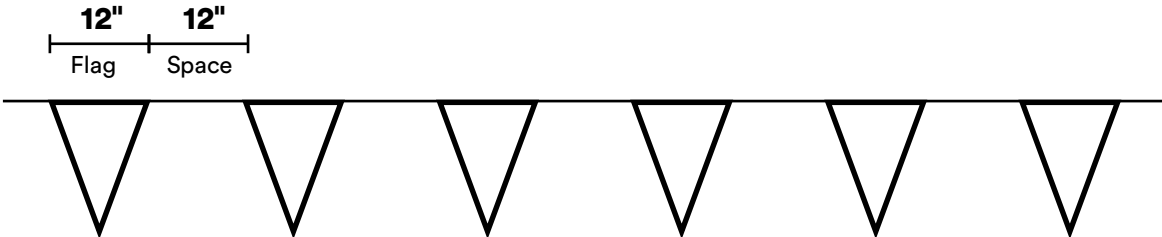

Choose either option, then go to its recommendend section below

SPACING

*Go to page 9 to select spacing custom options.
IMPORTANT: Please disregard other pages after the section.