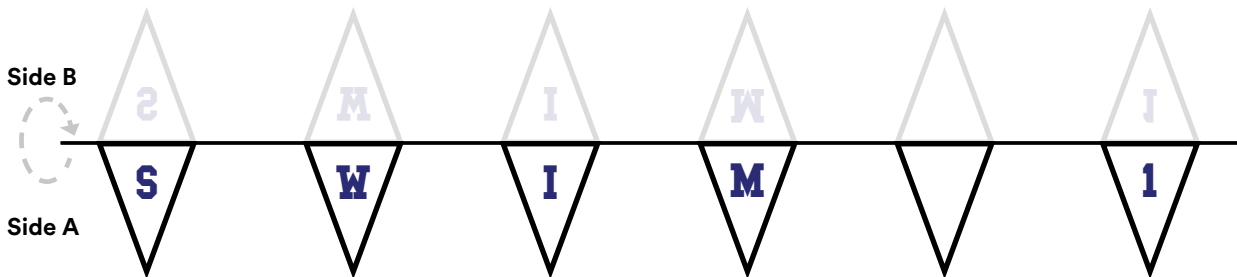

Text both sides