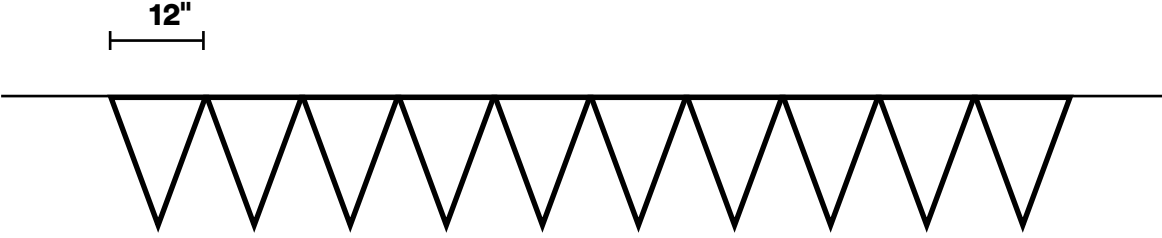

NO SPACING

*Go to page the next page to select custom options for no spacing.
IMPORTANT: Please disregard other pages after the section.