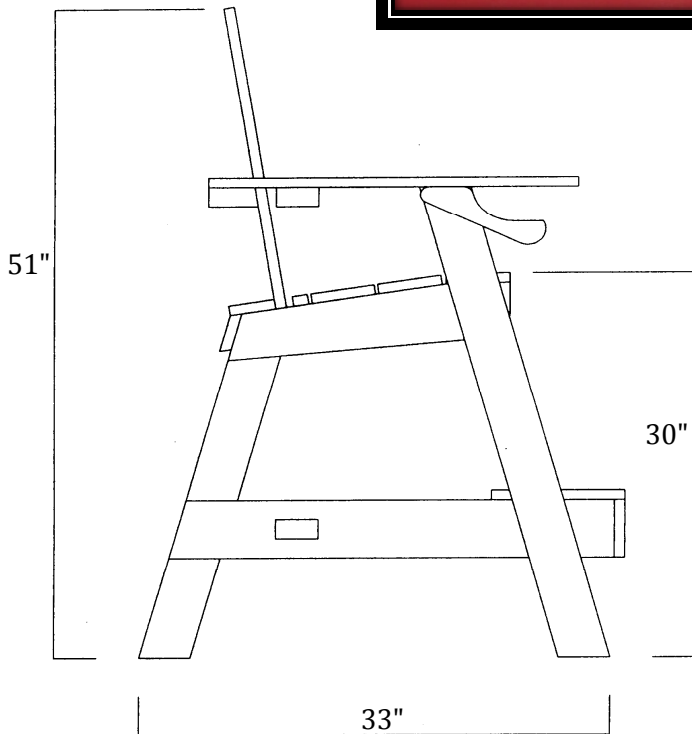

# Tailwind® LG505 Lifeguard Chair

Side View

Front View

Specifications subject to change

Made in USA

**TAILWIND**  
FURNITURE

P.O. Box 129 Maple Park, IL 60151  
815-756-3638 Fax: 815-756-3632  
[www.tailwindfurniture.com](http://www.tailwindfurniture.com)

## Tailwind® LG505 Lifeguard Chair

Overall Dimensions:	33"L x 29"W x 51"H		
Seat Height:	30"	Step Height:	13"
Weight:	78 lbs.		
Misc:	Cup Holder & Umbrella Holder Included		
Materials:	HDPE Recycled Plastic Lumber, SS Hardware		
Available Colors:	White, Green, Sand, Cedar, & Red		