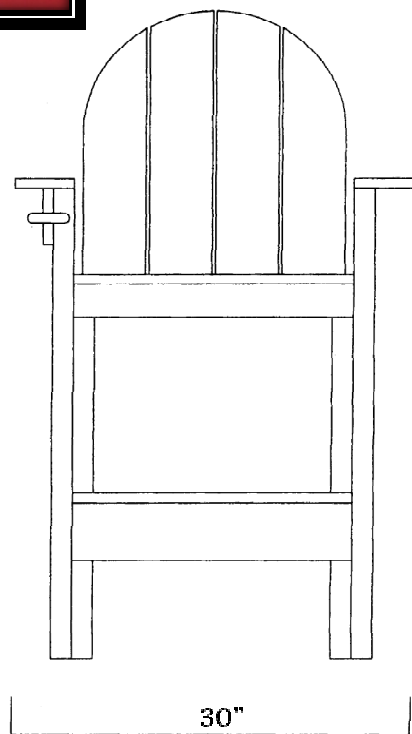

# Tailwind® LG505 Lifeguard Chair

Side View

Front View

Specifications subject to change

Made in USA

**TAILWIND**  
FURNITURE

P.O. Box 129 Maple Park, IL 60151  
815-756-3638 Fax: 815-756-3632  
[www.tailwindfurniture.com](http://www.tailwindfurniture.com)

## Tailwind® LG505 Lifeguard Chair

Overall Dimensions:	33"L x 29"W x 51"H		
Seat Height:	30"	Step Height:	13"
Weight:	78 lbs.		
Misc:	Cup Holder & Umbrella Holder Included		
Materials:	HDPE Recycled Plastic Lumber, SS Hardware		
Available Colors:	White, Green, Sand, Cedar, & Red		