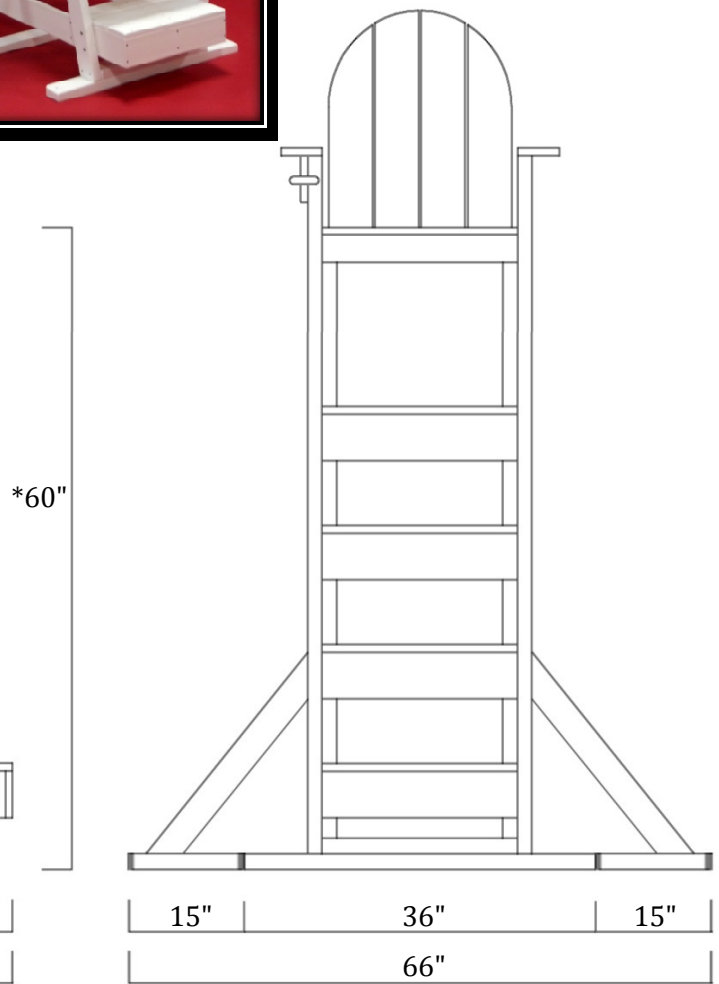

Tailwind® LG517 Lifeguard Chair

Side View

Front View

Specifications subject to change

*Please Note: 60" is at the back of seat. Front of seat height is 61¾"

Made in USA

TAILWIND
FURNITURE

P.O. Box 129 Maple Park, IL 60151
815-756-3638 Fax: 815-756-3632
www.tailwindfurniture.com

Tailwind® LG517 Lifeguard Chair

Overall Dimensions:	49"L x 66"W x 82"H	
Seat Height:	60"	Step Height: 10" 21.5" 33" 44.5"
Weight:	190 lbs.	
Misc:	Cup Holder & Umbrella Holder Included	
Materials:	HDPE Recycled Plastic Lumber, SS Hardware	
Available Colors:	White, Green, Sand, Cedar, & Red	