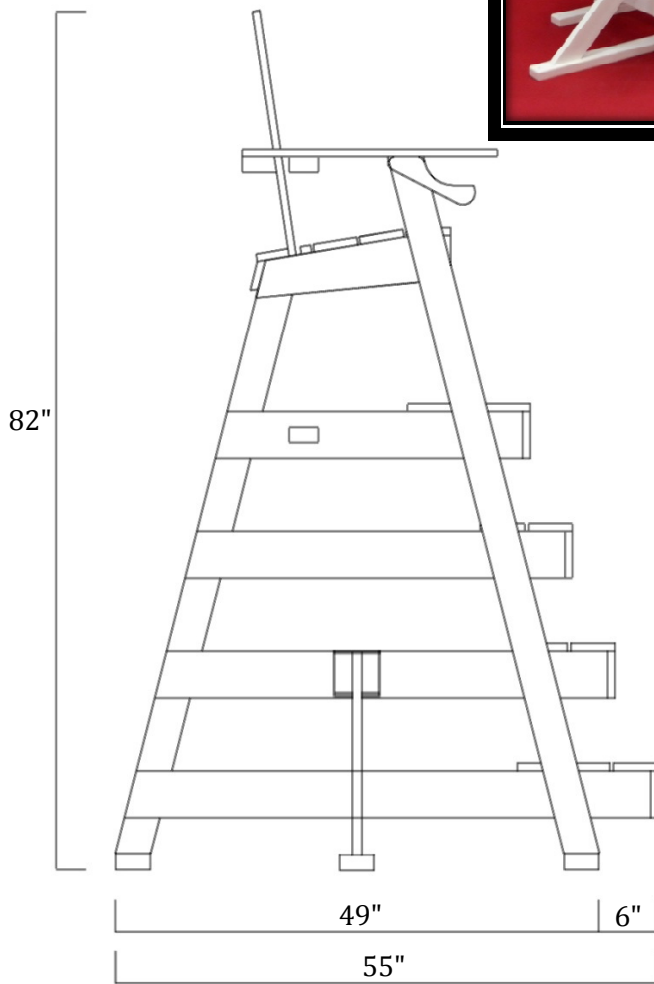

Tailwind® LG517 Lifeguard Chair

Side View

Front View

Specifications subject to change

*Please Note: 60" is at the back of seat. Front of seat height is 61¾"

Made in USA

TAILWIND
FURNITURE

P.O. Box 129 Maple Park, IL 60151
815-756-3638 Fax: 815-756-3632
www.tailwindfurniture.com

Tailwind® LG517 Lifeguard Chair

Overall Dimensions:	49"L x 66"W x 82"H	
Seat Height:	60"	Step Height: 10" 21.5" 33" 44.5"
Weight:	190 lbs.	
Misc:	Cup Holder & Umbrella Holder Included	
Materials:	HDPE Recycled Plastic Lumber, SS Hardware	
Available Colors:	White, Green, Sand, Cedar, & Red	