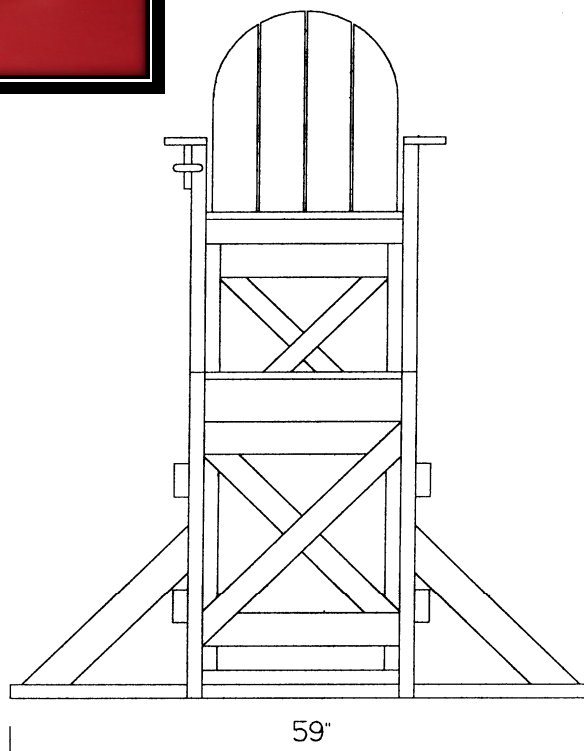

Tailwind® MLG520 Medium Lifeguard Chair, side step

Side View

Front View

Specifications subject to change

Made in USA

TAILWIND
FURNITURE

P.O. Box 129 Maple Park, IL 60151
815-756-3638 Fax: 815-756-3632
www.tailwindfurniture.com

Tailwind® MLG520 Medium Lifeguard Chair, side step

Overall Dimensions:	48"L x 59"W x 70"H		
Platform Height:	33"	Seat Height:	50"
Weight:	155 lbs.		
Misc:	Cup Holder & Umbrella Holder Included		
Materials:	HDPE Recycled Plastic Lumber, SS Hardware		
Available Colors:	White, Green, Sand, Cedar, & Red		

Tailwind® MLG520 Medium Lifeguard Chair, side step

MATERIALS:

Tailwind Furniture's Lifeguard Chairs and Complete Line of Furniture are manufactured utilizing High Density Polyethylene, HDPE, a recycled plastic in board form derived from post consumer & post industrial bottle waste, and stainless steel hardware. Tailwind's Lifeguard Chairs & Furniture will never need painting or staining and will not rot or splinter. The recycled plastic has an added UV inhibitor to resist fading. HDPE is unaffected by most corrosive substances. It will not absorb moisture, or promote bacterial growth.