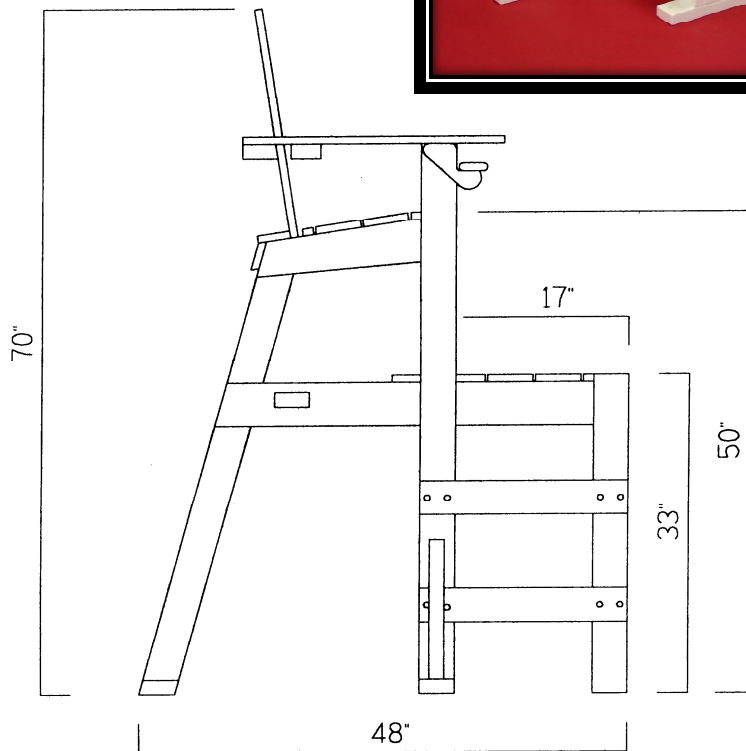

Tailwind® MLG520 Medium Lifeguard Chair, side step

Side View

Front View

Specifications subject to change

Made in USA

TAILWIND
FURNITURE

P.O. Box 129 Maple Park, IL 60151
815-756-3638 Fax: 815-756-3632
www.tailwindfurniture.com

Tailwind® MLG520 Medium Lifeguard Chair, side step

Overall Dimensions:	48"L x 59"W x 70"H		
Platform Height:	33"	Seat Height:	50"
Weight:	155 lbs.		
Misc:	Cup Holder & Umbrella Holder Included		
Materials:	HDPE Recycled Plastic Lumber, SS Hardware		
Available Colors:	White, Green, Sand, Cedar, & Red		

Tailwind® MLG520 Medium Lifeguard Chair, side step

MATERIALS:

Tailwind Furniture's Lifeguard Chairs and Complete Line of Furniture are manufactured utilizing High Density Polyethylene, HDPE, a recycled plastic in board form derived from post consumer & post industrial bottle waste, and stainless steel hardware. Tailwind's Lifeguard Chairs & Furniture will never need painting or staining and will not rot or splinter. The recycled plastic has an added UV inhibitor to resist fading. HDPE is unaffected by most corrosive substances. It will not absorb moisture, or promote bacterial growth.