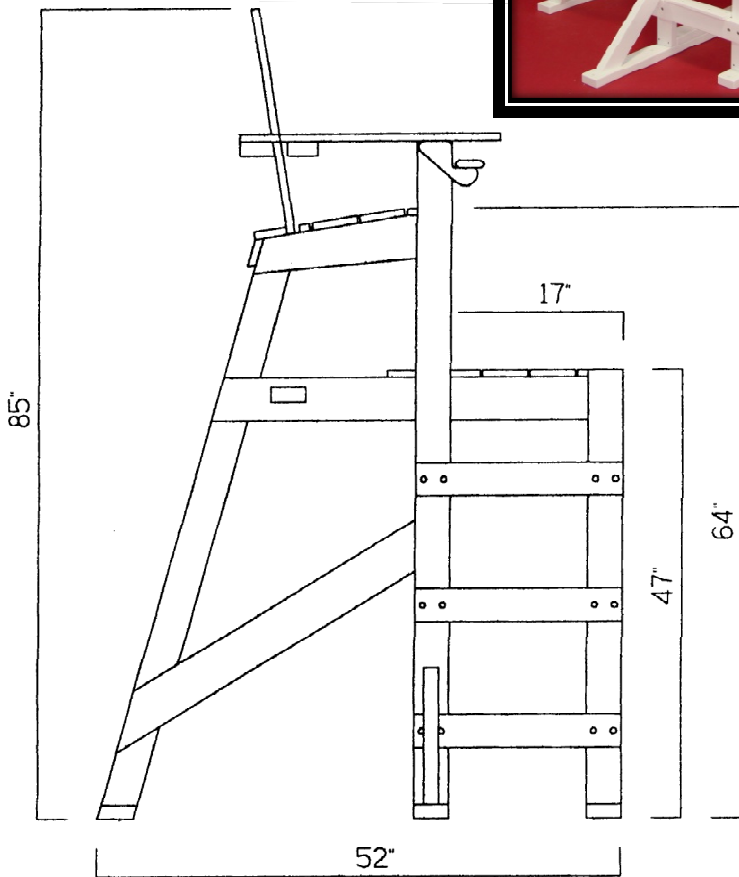

Tailwind® TLG530 Tall Lifeguard Chair, side step

Side View

Front View

Specifications subject to change

Made in USA

P.O. Box 129 Maple Park, IL 60151
 815-756-3638 Fax: 815-756-3632
www.tailwindfurniture.com

Tailwind® TLG530 Tall Lifeguard Chair, side step

Overall Dimensions:	52"L x 59"W x 85"H		
Platform Height:	47"	Seat Height:	64"
Weight:	200 lbs.		
Misc:	Cup Holder & Umbrella Holder Included		
Materials:	HDPE Recycled Plastic Lumber, SS Hardware		
Available Colors:	White, Green, Sand, Cedar, & Red		