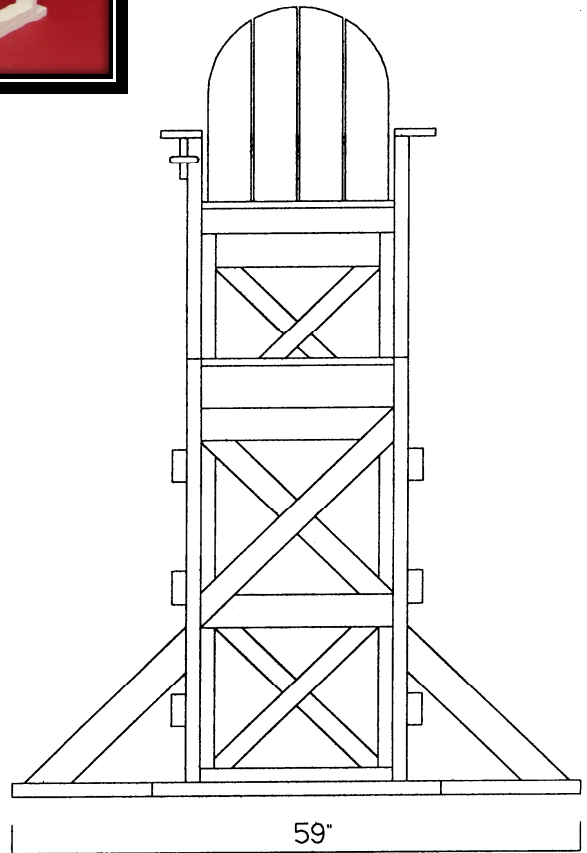

Tailwind® TLG530 Tall Lifeguard Chair, side step

Side View

Front View

Specifications subject to change

Made in USA

P.O. Box 129 Maple Park, IL 60151
 815-756-3638 Fax: 815-756-3632
www.tailwindfurniture.com

Tailwind® TLG530 Tall Lifeguard Chair, side step

Overall Dimensions:	52"L x 59"W x 85"H		
Platform Height:	47"	Seat Height:	64"
Weight:	200 lbs.		
Misc:	Cup Holder & Umbrella Holder Included		
Materials:	HDPE Recycled Plastic Lumber, SS Hardware		
Available Colors:	White, Green, Sand, Cedar, & Red		

Tailwind® TLG530 Tall Lifeguard Chair, side step

MATERIALS:

Tailwind Furniture's Lifeguard Chairs and Complete Line of Furniture are manufactured utilizing High Density Polyethylene, HDPE, a recycled plastic in board form derived from post consumer & post industrial bottle waste, and stainless steel hardware. Tailwind's Lifeguard Chairs & Furniture will never need painting or staining and will not rot or splinter. The recycled plastic has an added UV inhibitor to resist fading. HDPE is unaffected by most corrosive substances. It will not absorb moisture, or promote bacterial growth.