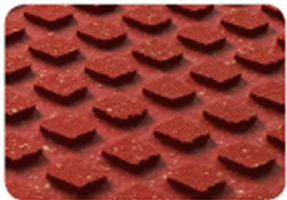

# TrueTread™ Colors

Provides a resilient, anti-slip footing

GRAY

BLUE

RED

YELLOW

White sand tread is an option, with custom colors and logo available for an additional charge

## Frame Colors

PEARL WHITE

TAUPE

SILVER GRAY

ROYAL BLUE

Due to printing technology actual color may differ