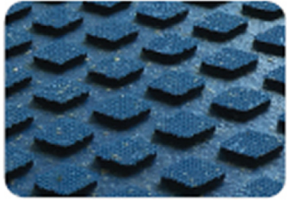

# TrueTread™ Colors

Provides a resilient, anti-slip footing

GRAY

BLUE

RED

YELLOW

White sand tread is an option, with custom colors and logo available for an additional charge

## Frame Colors

PEARL WHITE

TAUPE

SILVER GRAY

ROYAL BLUE

Due to printing technology actual color may differ