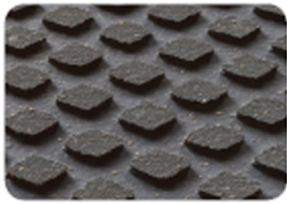

# TrueTread™ Colors

Provides a resilient, anti-slip footing

GRAY

BLUE

RED

YELLOW

White sand tread is an option, with custom colors and logo available for an additional charge

## Frame Colors

PEARL WHITE

TAUPE

SILVER GRAY

ROYAL BLUE

Due to printing technology actual color may differ