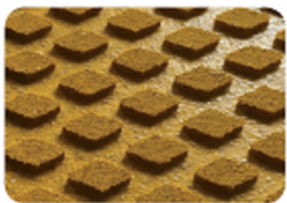

# TrueTread™ Colors

Provides a resilient, anti-slip footing

GRAY

BLUE

RED

YELLOW

White sand tread is an option, with custom colors and logo available for an additional charge

## Frame Colors

PEARL WHITE

TAUPE

SILVER GRAY

ROYAL BLUE

Due to printing technology actual color may differ