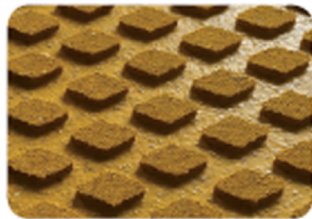

TrueTread™ Colors

Provides a resilient, anti-slip footing

GRAY

BLUE

RED

YELLOW

White sand tread is an option, with custom colors and logo available for an additional charge

Frame Colors

PEARL WHITE

TAUPE

SILVER GRAY

ROYAL BLUE

Due to printing technology actual color may differ