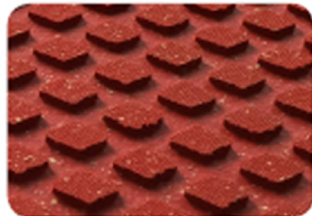

TrueTread™ Colors

Provides a resilient, anti-slip footing

GRAY

BLUE

RED

YELLOW

White sand tread is an option, with custom colors and logo available for an additional charge

Frame Colors

PEARL WHITE

TAUPE

SILVER GRAY

ROYAL BLUE

Due to printing technology actual color may differ