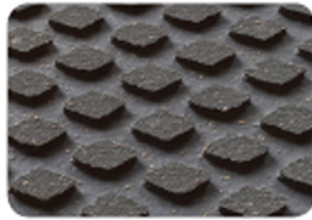

TrueTread™ Colors

Provides a resilient, anti-slip footing

GRAY

BLUE

RED

YELLOW

White sand tread is an option, with custom colors and logo available for an additional charge

Frame Colors

PEARL WHITE

TAUPE

SILVER GRAY

ROYAL BLUE

Due to printing technology actual color may differ