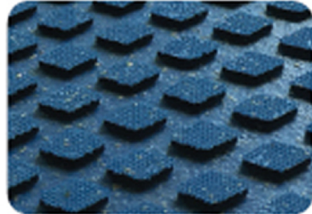

TrueTread™ Colors

Provides a resilient, anti-slip footing

GRAY

BLUE

RED

YELLOW

White sand tread is an option, with custom colors and logo available for an additional charge

Frame Colors

PEARL WHITE

TAUPE

SILVER GRAY

ROYAL BLUE

Due to printing technology actual color may differ